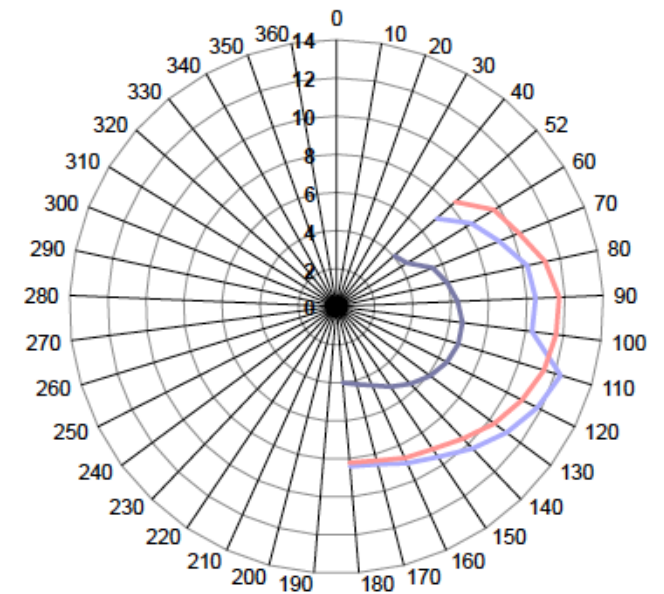

FOUNTAIN PAJOT SAILING CATAMARANS ARE GENETICALLY ENGINEERED TO DELIVER OUTSTANDING PERFORMANCE.  
AFTER ALL, THEY ARE DESIGNED BY - AND BUILT FOR - PEOPLE WHO LOVE THE PLEASURE OF SAILING,  
AT ALL SPEEDS AND IN COMPLETE SAFETY.

Lucia 40

Helia 44 Evolution

New 47