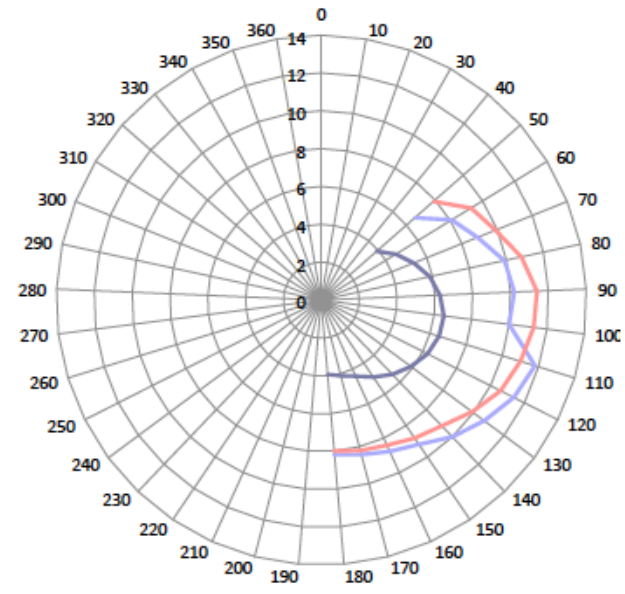

FOUNTAIN PAJOT SAILING CATAMARANS ARE GENETICALLY ENGINEERED TO DELIVER OUTSTANDING PERFORMANCE.  
AFTER ALL, THEY ARE DESIGNED BY - AND BUILT FOR - PEOPLE WHO LOVE THE PLEASURE OF SAILING,  
AT ALL SPEEDS AND IN COMPLETE SAFETY.

Lucia 40

Helia 44 Evolution

New 47