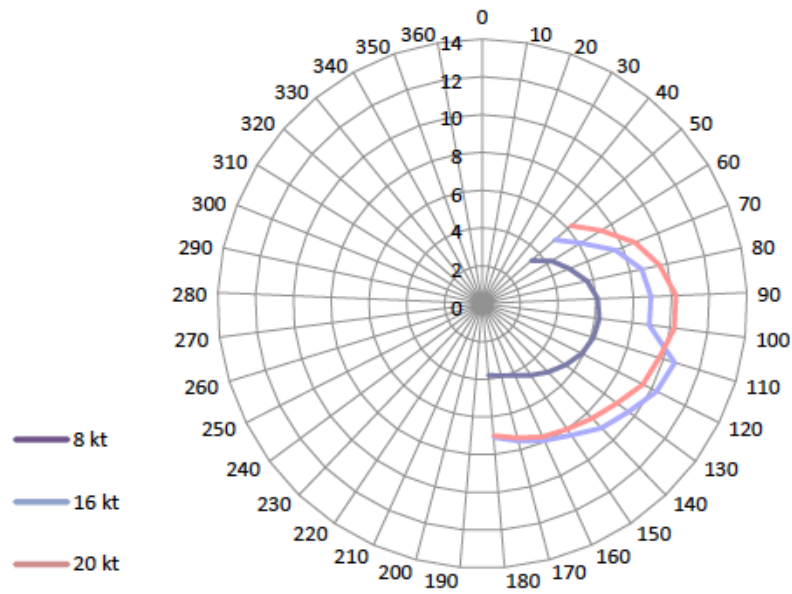

FOUNTAIN PAJOT SAILING CATAMARANS ARE GENETICALLY ENGINEERED TO DELIVER OUTSTANDING PERFORMANCE.  
AFTER ALL, THEY ARE DESIGNED BY - AND BUILT FOR - PEOPLE WHO LOVE THE PLEASURE OF SAILING,  
AT ALL SPEEDS AND IN COMPLETE SAFETY.

Lucia 40

Helia 44 Evolution

New 47